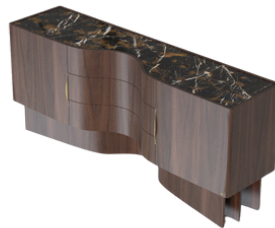

MURANTI

ALTON | SIDEBOARD – V1

TECHNICAL DRAWING

DIMENSIONS

WIDTH	180 cm   70,8"	VOLUME	1,09 m³
DEPTH	50 cm   19,6"		
HEIGHT	85 cm   33,4"		

DIMENSIONS

WIDTH	200 cm   78,7"	VOLUME	1,21 m³
DEPTH	50 cm   19,6"		
HEIGHT	85 cm   33,4"		

MATERIALS

Gray brown lacquer with an extra matte finish, Volakas marble and brushed gold metal.

MURANTI

ALTON | SIDEBOARD – V2

TECHNICAL DRAWING

DIMENSIONS

WIDTH	180 cm   70,8"	VOLUME	1,09 m³
DEPTH	50 cm   19,6"		
HEIGHT	85 cm   33,4"		

DIMENSIONS

WIDTH	200 cm   78,7"	VOLUME	1,21 m³
DEPTH	50 cm   19,6"		
HEIGHT	85 cm   33,4"		

MATERIALS

Walnut wood finish with an extra matte touch, Volakas marble and brushed gold metal.

OTHER OPTIONS

Walnut wood finish with an extra matte touch, Black and Gold marble and brushed gold metal.