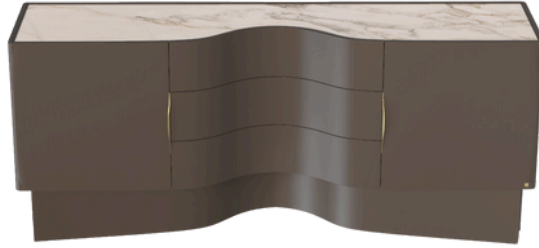

MURANTI

ALTON | SIDEBOARD – V1

TECHNICAL DRAWING

DIMENSIONS

WIDTH	180 cm   70,8"	VOLUME	1,09 m³
DEPTH	50 cm   19,6"		
HEIGHT	85 cm   33,4"		

DIMENSIONS

WIDTH	200 cm   78,7"	VOLUME	1,21 m³
DEPTH	50 cm   19,6"		
HEIGHT	85 cm   33,4"		

MATERIALS

Gray brown lacquer with an extra matte finish, Volakas marble and brushed gold metal.

MURANTI

ALTON | SIDEBOARD – V2

TECHNICAL DRAWING

DIMENSIONS

WIDTH	180 cm   70,8"	VOLUME	1,09 m³
DEPTH	50 cm   19,6"		
HEIGHT	85 cm   33,4"		

DIMENSIONS

WIDTH	200 cm   78,7"	VOLUME	1,21 m³
DEPTH	50 cm   19,6"		
HEIGHT	85 cm   33,4"		

MATERIALS

Walnut wood finish with an extra matte touch, Volakas marble and brushed gold metal.

OTHER OPTIONS

Walnut wood finish with an extra matte touch, Black and Gold marble and brushed gold metal.