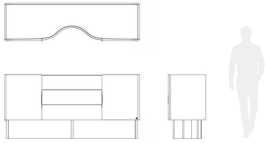

MURANTI

ALTON | SIDEBOARD – V1

TECHNICAL DRAWING

DIMENSIONS

WIDTH	180 cm   70,8"	VOLUME	1,09 m³
DEPTH	50 cm   19,6"		
HEIGHT	85 cm   33,4"		

DIMENSIONS

WIDTH	200 cm   78,7"	VOLUME	1,21 m³
DEPTH	50 cm   19,6"		
HEIGHT	85 cm   33,4"		

MATERIALS

Gray brown lacquer with an extra matte finish, Volakas marble and brushed gold metal.

MURANTI

ALTON | SIDEBOARD – V2

TECHNICAL DRAWING

DIMENSIONS

WIDTH	180 cm   70,8"	VOLUME	1,09 m³
DEPTH	50 cm   19,6"		
HEIGHT	85 cm   33,4"		

DIMENSIONS

WIDTH	200 cm   78,7"	VOLUME	1,21 m³
DEPTH	50 cm   19,6"		
HEIGHT	85 cm   33,4"		

MATERIALS

Walnut wood finish with an extra matte touch, Volakas marble and brushed gold metal.

OTHER OPTIONS

Walnut wood finish with an extra matte touch, Black and Gold marble and brushed gold metal.