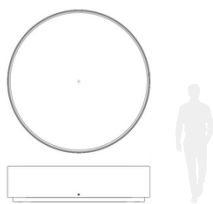

MURANTI
MURANTI

ASPEN | CENTER TABLE

TECHNICAL DRAWING

DIMENSIONS

DIAMETER 120 cm | 47,2"
HEIGHT 40 cm | 15,7" VOLUME 0,90 m³

DIMENSIONS

DIAMETER 140 cm | 55,1"
HEIGHT 40 cm | 15,7" VOLUME 1,20 m³

DIMENSIONS

DIAMETER 160 cm | 62,9"
HEIGHT 40 cm | 15,7" VOLUME 1,55 m³

MATERIALS

Walnut wood finish with an extra matte touch and rattan.