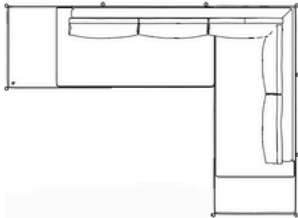

MURANTI

BOSTON | SOFA

TECNHINCAL DRAWING

DIMENSIONS

WIDTH 312,8 cm | 123,1"
DEPTH 225,3 cm | 88,7"
HEIGHT 83,5 cm | 32,8"

SEAT WIDTH 218,5 cm | 86"
SEAT WIDTH 147 cm | 57,8"
SEAT DEPTH 51 cm | 20"
SEAT HEIGHT 42 cm | 16,5"

VOLUME 5,21 m³

METRAGE

FABRIC 113 m
LEATHER 23,66 m²/ SQM

MATERIALS

Walnut wood finish with an extra matte touch, brushed gold metal and bouclé fabric.

OTHER OPTIONS

Walnut wood finish with an extra matte touch ,
brushed gold metal and velvety fabric.