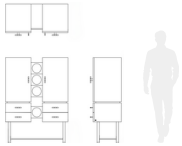

MURANTI

CODY | CABINET – V1

TECHNICAL DRAWING

DIMENSIONS

WIDTH	110 cm 43,3"	VOLUME	1,13 m³
DEPTH	50 cm 19,6"		
HEIGHT	150 cm 59"		

MATERIALS

Walnut wood finish with an extra matte touch, brushed gold metal and rattan.

MURANTI

CODY | CABINET – V2

TECHNICAL DRAWING

DIMENSIONS

WIDTH 110 cm | 43,3"
DEPTH 50 cm | 19,6"
HEIGHT 150 cm | 59"

VOLUME 1,13 m³

MATERIALS

Greige lacquer with an extra matte touch, black lacquer with an extra matte touch, brushed gold metal and rattan.