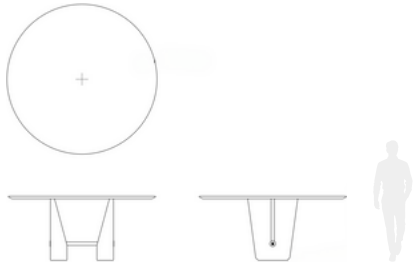

MURANTI  
MURANTI

GARLAND I | DINING TABLE

---

TECHNICAL DRAWING

DIMENSIONS

DIAMETER 180 cm | 70,8"    VOLUME 3,29 m<sup>3</sup>  
HEIGHT 78 cm | 30,7"

---

MATERIALS