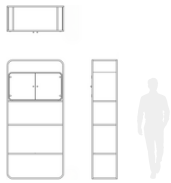

MURANTI

LEXINGTON | BOOKCASE (MODULE 1)

TECHNICAL DRAWING

DIMENSIONS | MODULE 1

WIDTH	100 cm 39,3"	VOLUME	1,29 m ³
DEPTH	45 cm 17,7"		
HEIGHT	210 cm 82,6"		

MATERIALS

Walnut wood finish with an extra matte touch, mirror and brushed gold metal.

MURANTI

LEXINGTON | BOOKCASE (MODULE II)

TECHNICAL DRAWING

DIMENSIONS | MODULE II

WIDTH	100 cm 39,3"	VOLUME	1,29 m ³
DEPTH	45 cm 17,7"		
HEIGHT	210 cm 82,6"		

MATERIALS

Walnut wood finish with an extra matte touch, mirror, glass and brushed gold metal.