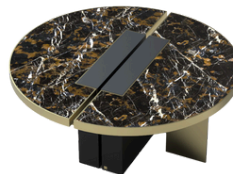

MURANTI
MURANTI

MEMPHIS | CENTER TABLE

TECHNICAL DRAWING

DIMENSIONS

DIAMETER 100 cm | 39,3"
HEIGHT 42 cm | 16,5" VOLUME 0,66 m³

DIMENSIONS

DIAMETER 120 cm | 47,2"
HEIGHT 42 cm | 16,5" VOLUME 0,93 m³

DIMENSIONS

DIAMETER 140 cm | 55,1"
HEIGHT 42 cm | 16,5" VOLUME 1,25 m³

MATERIALS

Walnut wood finish with an extra matte touch, Volakas marble and brushed gold metal.

OTHER OPTIONS

Walnut wood finish with an extra matte touch, Black and Gold marble and brushed gold metal.