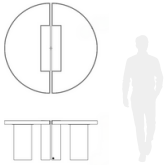

MURANTI
MURANTI

MEMPHIS | CENTER TABLE

TECHNICAL DRAWING

DIMENSIONS

DIAMETER 100 cm | 39,3"
HEIGHT 42 cm | 16,5" VOLUME 0,66 m³

DIMENSIONS

DIAMETER 120 cm | 47,2"
HEIGHT 42 cm | 16,5" VOLUME 0,93 m³

DIMENSIONS

DIAMETER 140 cm | 55,1"
HEIGHT 42 cm | 16,5" VOLUME 1,25 m³

MATERIALS

Walnut wood finish with an extra matte touch, Volakas marble and brushed gold metal.

OTHER OPTIONS

Walnut wood finish with an extra matte touch, Black and Gold marble and brushed gold metal.