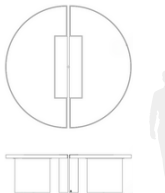

MURANTI
MURANTI

MEMPHIS | CENTER TABLE

TECHNICAL DRAWING

DIMENSIONS

DIAMETER 100 cm | 39,3"
HEIGHT 42 cm | 16,5" VOLUME 0,66 m³

DIMENSIONS

DIAMETER 120 cm | 47,2"
HEIGHT 42 cm | 16,5" VOLUME 0,93 m³

DIMENSIONS

DIAMETER 140 cm | 55,1"
HEIGHT 42 cm | 16,5" VOLUME 1,25 m³

MATERIALS

Walnut wood finish with an extra matte touch, Volakas marble and brushed gold metal.

OTHER OPTIONS

Walnut wood finish with an extra matte touch, Black and Gold marble and brushed gold metal.