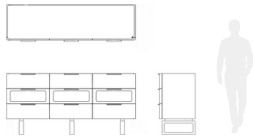

MURANTI

MILES | SIDEBOARD

TECHNICAL DRAWING

DIMENSIONS

WIDTH 180 cm | 70,8"
 DEPTH 50 cm | 19,6"
 HEIGHT 85 cm | 33,4"

VOLUME 1,09 m³

DIMENSIONS

WIDTH 200 cm | 78,7"
 DEPTH 50 cm | 19,6"
 HEIGHT 85 cm | 33,4"

VOLUME 1,21 m³

MATERIALS

Walnut wood finish with an extra matte touch, brushed gold metal, Volakas marble and rattan.

OTHER OPTIONS

Walnut wood finish with an extra matte touch, brushed gold metal, Black and Gold marble and rattan.