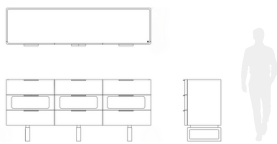

MURANTI

MILES | SIDEBOARD

TECHNICAL DRAWING

DIMENSIONS

WIDTH 180 cm | 70,8"
 DEPTH 50 cm | 19,6"
 HEIGHT 85 cm | 33,4"

VOLUME 1,09 m³

DIMENSIONS

WIDTH 200 cm | 78,7"
 DEPTH 50 cm | 19,6"
 HEIGHT 85 cm | 33,4"

VOLUME 1,21 m³

MATERIALS

Walnut wood finish with an extra matte touch, brushed gold metal, Volakas marble and rattan.

OTHER OPTIONS

Walnut wood finish with an extra matte touch, brushed gold metal, Black and Gold marble and rattan.