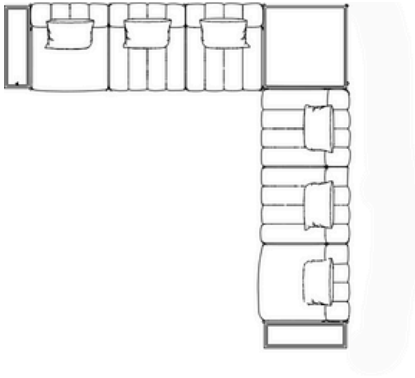

MURANTI

MURPHY I | SOFA

TECHNICAL DRAWING

DIMENSIONS

WIDTH 395 cm | 155,5"
DEPTH 395 cm | 155,5"
HEIGHT 80 cm | 31,4"

SEAT WIDTH 267 cm | 105,1"
SEAT DEPTH 50 cm | 19,6"
SEAT HEIGHT 42 cm | 16,5"

VOLUME 6,69 m³

METRAGE

FABRIC 29 m + 2 m (cushions)

LEATHER 52,78 m²/ SQM + 3,64 m²/ SQM (cushions)

MATERIALS

Walnut wood finish with an extra matte touch, brushed gold metal and bouclé fabric.

OTHER OPTIONS

Walnut wood finish with an extra matte touch, velvet, natural fiber fabric and brushed gold metal.