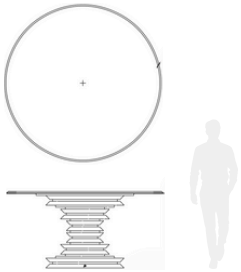

MURANTI

NEVADA | DINING TABLE

TECHNICAL DRAWING

DIMENSIONS

DIAMETER 140 cm | 55,1"  
HEIGHT 78 cm | 30,7" VOLUME 1,10 m³

DIMENSIONS

DIAMETER 160 cm | 62,9"  
HEIGHT 78 cm | 30,7" VOLUME 1,21 m³

DIMENSIONS

DIAMETER 180 cm | 70,8"  
HEIGHT 78 cm | 30,7" VOLUME 1,34 m³

MATERIALS

Walnut wood finish with an extra matte touch, poplar root with an extra matte finish, Nero Marquina marble, Estremoz marble and brushed gold metal.