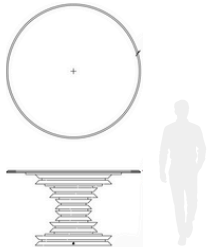

MURANTI

NEVADA | DINING TABLE

TECHNICAL DRAWING

DIMENSIONS

DIAMETER 140 cm | 55,1"  
HEIGHT 78 cm | 30,7" VOLUME 1,10 m³

DIMENSIONS

DIAMETER 160 cm | 62,9"  
HEIGHT 78 cm | 30,7" VOLUME 1,21 m³

DIMENSIONS

DIAMETER 180 cm | 70,8"  
HEIGHT 78 cm | 30,7" VOLUME 1,34 m³

MATERIALS

Walnut wood finish with an extra matte touch, poplar root with an extra matte finish, Nero Marquina marble, Estremoz marble and brushed gold metal.