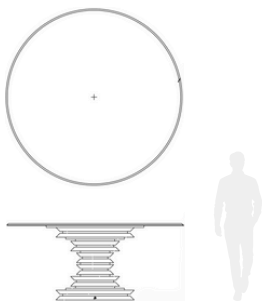

MURANTI

NEVADA | DINING TABLE

TECHNICAL DRAWING

DIMENSIONS

DIAMETER 140 cm | 55,1"  
HEIGHT 78 cm | 30,7" VOLUME 1,10 m³

DIMENSIONS

DIAMETER 160 cm | 62,9"  
HEIGHT 78 cm | 30,7" VOLUME 1,21 m³

DIMENSIONS

DIAMETER 180 cm | 70,8"  
HEIGHT 78 cm | 30,7" VOLUME 1,34 m³

MATERIALS

Walnut wood finish with an extra matte touch, poplar root with an extra matte finish, Nero Marquina marble, Estremoz marble and brushed gold metal.