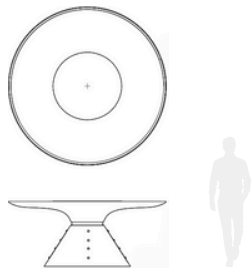

MURANTI

QUINCY | DINING TABLE – V1

TECHNICAL DRAWING

DIMENSIONS

WIDTH 190 cm | 74,8"
 HEIGHT 78 cm | 30,7" VOLUME 2,45 m³

DIMENSIONS

WIDTH 210,5 cm | 82,8"
 HEIGHT 78 cm | 30,7" VOLUME 2,78 m³

MATERIALS

MURANTI
MURANTI

QUINCY | DINING TABLE – V2

TECHNICAL DRAWING

DIMENSIONS

WIDTH 190 cm | 74,8"
HEIGHT 78 cm | 30,7" VOLUME 2,45 m³

DIMENSIONS

WIDTH 210,5 cm | 82,8"
HEIGHT 78 cm | 30,7" VOLUME 2,78 m³

MATERIALS

Walnut wood finish with an extra matte touch, dark brown lacquer with an extra mate finish, brushed gold metal and clear glass.

MURANTI

QUINCY | DINING TABLE – V3

TECHNICAL DRAWING

DIMENSIONS

WIDTH 190 cm | 74,8"
HEIGHT 78 cm | 30,7" VOLUME 2,45 m³

DIMENSIONS

WIDTH 210,5 cm | 82,8"
HEIGHT 78 cm | 30,7" VOLUME 2,78 m³

MATERIALS

Walnut wood finish with an extra matte touch, dark brown lacquer with an extra mate finish and brushed gold metal.