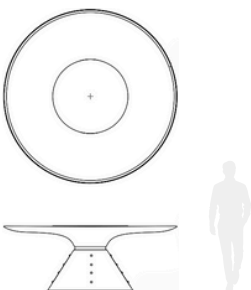

MURANTI

QUINCY | DINING TABLE – V1

TECHNICAL DRAWING

DIMENSIONS

WIDTH 190 cm | 74,8"
 HEIGHT 78 cm | 30,7" VOLUME 2,45 m³

DIMENSIONS

WIDTH 210,5 cm | 82,8"
 HEIGHT 78 cm | 30,7" VOLUME 2,78 m³

MATERIALS

MURANTI
MURANTI

QUINCY | DINING TABLE – V2

TECHNICAL DRAWING

DIMENSIONS

WIDTH 190 cm | 74,8"
HEIGHT 78 cm | 30,7" VOLUME 2,45 m³

DIMENSIONS

WIDTH 210,5 cm | 82,8"
HEIGHT 78 cm | 30,7" VOLUME 2,78 m³

MATERIALS

Walnut wood finish with an extra matte touch, dark brown lacquer with an extra mate finish, brushed gold metal and clear glass.

MURANTI

QUINCY | DINING TABLE – V3

TECHNICAL DRAWING

DIMENSIONS

WIDTH 190 cm | 74,8"
HEIGHT 78 cm | 30,7" VOLUME 2,45 m³

DIMENSIONS

WIDTH 210,5 cm | 82,8"
HEIGHT 78 cm | 30,7" VOLUME 2,78 m³

MATERIALS

Walnut wood finish with an extra matte touch, dark brown lacquer with an extra mate finish and brushed gold metal.