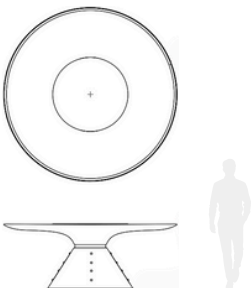

MURANTI

QUINCY | DINING TABLE – V1

TECHNICAL DRAWING

DIMENSIONS

WIDTH 190 cm | 74,8"
 HEIGHT 78 cm | 30,7" VOLUME 2,45 m³

DIMENSIONS

WIDTH 210,5 cm | 82,8"
 HEIGHT 78 cm | 30,7" VOLUME 2,78 m³

MATERIALS

MURANTI
MURANTI

QUINCY | DINING TABLE – V2

TECHNICAL DRAWING

DIMENSIONS

WIDTH 190 cm | 74,8"
HEIGHT 78 cm | 30,7" VOLUME 2,45 m³

DIMENSIONS

WIDTH 210,5 cm | 82,8"
HEIGHT 78 cm | 30,7" VOLUME 2,78 m³

MATERIALS

Walnut wood finish with an extra matte touch, dark brown lacquer with an extra mate finish, brushed gold metal and clear glass.

MURANTI

QUINCY | DINING TABLE – V3

TECHNICAL DRAWING

DIMENSIONS

WIDTH 190 cm | 74,8"
HEIGHT 78 cm | 30,7" VOLUME 2,45 m³

DIMENSIONS

WIDTH 210,5 cm | 82,8"
HEIGHT 78 cm | 30,7" VOLUME 2,78 m³

MATERIALS

Walnut wood finish with an extra matte touch, dark brown lacquer with an extra mate finish and brushed gold metal.