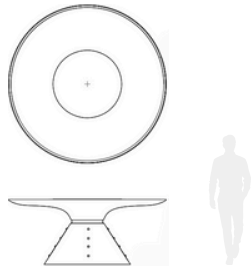

MURANTI

QUINCY | DINING TABLE – V1

TECHNICAL DRAWING

DIMENSIONS

WIDTH 190 cm | 74,8"
 HEIGHT 78 cm | 30,7" VOLUME 2,45 m³

DIMENSIONS

WIDTH 210,5 cm | 82,8"
 HEIGHT 78 cm | 30,7" VOLUME 2,78 m³

MATERIALS

MURANTI
MURANTI

QUINCY | DINING TABLE – V2

TECHNICAL DRAWING

DIMENSIONS

WIDTH 190 cm | 74,8"
HEIGHT 78 cm | 30,7" VOLUME 2,45 m³

DIMENSIONS

WIDTH 210,5 cm | 82,8"
HEIGHT 78 cm | 30,7" VOLUME 2,78 m³

MATERIALS

Walnut wood finish with an extra matte touch, dark brown lacquer with an extra mate finish, brushed gold metal and clear glass.

MURANTI

QUINCY | DINING TABLE – V3

TECHNICAL DRAWING

DIMENSIONS

WIDTH 190 cm | 74,8"
HEIGHT 78 cm | 30,7" VOLUME 2,45 m³

DIMENSIONS

WIDTH 210,5 cm | 82,8"
HEIGHT 78 cm | 30,7" VOLUME 2,78 m³

MATERIALS

Walnut wood finish with an extra matte touch, dark brown lacquer with an extra mate finish and brushed gold metal.