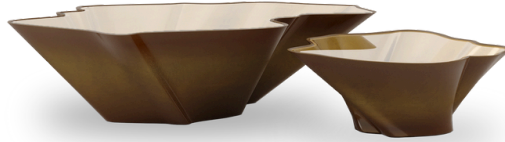

MURANTI
MURANTI

ROSWELL | CENTER TABLE

TECHNICAL DRAWING

DIMENSIONS

BIG		SMALL	
WIDTH	150 cm 59"	WIDTH	107,5 cm 42,3"
DEPTH	142 cm 55,9"	DEPTH	98 cm 38,5"
HEIGHT	45 cm 17,7"	HEIGHT	35 cm 13,7"
VOLUME	1,42 m³	VOLUME	0,61 m³

MATERIALS

Dark brown degradé, gold leaf with high gloss, clear glass and mother of pearl finish.