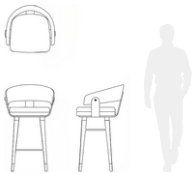

DIMENSIONS | COUNTER CHAIR

WIDTH 55,2 cm | 21,7"
DEPTH 51,5 cm | 20,2"
HEIGHT 95 cm | 37,4"

SEAT WIDTH 44,2cm | 17,4"
SEAT DEPTH 42,5 cm | 16,7"
SEAT HEIGHT 70 cm | 27,5"

VOLUME 0,42 m³

METRAGE

FABRIC 1,5 m
LEATHER 2,73 m²/ SQM

MATERIALS

Walnut wood finish with an extra matte touch, brushed golden metal and textured fabric.