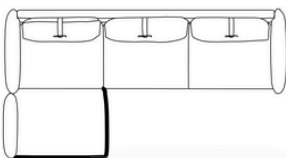

### TECNHINCAL DRAWING

#### DIMENSIONS

WIDTH 250 cm | 98,4"  
 DEPTH 150 cm | 59"  
 HEIGHT 83 cm | 32,6"

SEAT WIDTH 222 cm | 87,4"  
 SEAT DEPTH 50 cm | 19,6"  
 SEAT HEIGHT 42 cm | 16,5"  
 ARM HEIGHT 63,5 cm | 25"

VOLUME 3,04 m³

#### DIMENSIONS

WIDTH 280 cm | 110,2"  
 DEPTH 150 cm | 59"  
 HEIGHT 83 cm | 32,6"

SEAT WIDTH 252 cm | 99,2"  
 SEAT DEPTH 50 cm | 19,6"  
 SEAT HEIGHT 42 cm | 16,5"  
 ARM HEIGHT 63,5 cm | 25"

VOLUME

#### DIMENSIONS

WIDTH 300 cm | 118,1"  
 DEPTH 150 cm | 59"  
 HEIGHT 83 cm | 32,6"

SEAT WIDTH 272 cm | 107"  
 SEAT DEPTH 50 cm | 19,6"  
 SEAT HEIGHT 42 cm | 16,5"  
 ARM HEIGHT 63,5 cm | 25"

VOLUME 3,62 m³