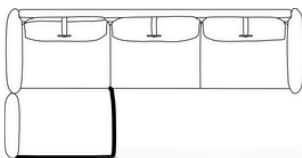

#### DIMENSIONS

WIDTH 250 cm | 98,4"  
 DEPTH 150 cm | 59"  
 HEIGHT 83 cm | 32,6"

SEAT WIDTH 222 cm | 87,4"  
 SEAT DEPTH 50 cm | 19,6"  
 SEAT HEIGHT 42 cm | 16,5"  
 ARM HEIGHT 63,5 cm | 25"

VOLUME 3,04 m³

#### DIMENSIONS

WIDTH 280 cm | 110,2"  
 DEPTH 150 cm | 59"  
 HEIGHT 83 cm | 32,6"

SEAT WIDTH 252 cm | 99,2"  
 SEAT DEPTH 50 cm | 19,6"  
 SEAT HEIGHT 42 cm | 16,5"  
 ARM HEIGHT 63,5 cm | 25"

VOLUME

#### DIMENSIONS

WIDTH 300 cm | 118,1"  
 DEPTH 150 cm | 59"  
 HEIGHT 83 cm | 32,6"

SEAT WIDTH 272 cm | 107"  
 SEAT DEPTH 50 cm | 19,6"  
 SEAT HEIGHT 42 cm | 16,5"  
 ARM HEIGHT 63,5 cm | 25"

VOLUME 3,62 m³