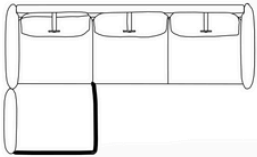

#### DIMENSIONS

WIDTH 250 cm | 98,4"  
 DEPTH 150 cm | 59"  
 HEIGHT 83 cm | 32,6"

SEAT WIDTH 222 cm | 87,4"  
 SEAT DEPTH 50 cm | 19,6"  
 SEAT HEIGHT 42 cm | 16,5"  
 ARM HEIGHT 63,5 cm | 25"

VOLUME 3,04 m³

#### DIMENSIONS

WIDTH 280 cm | 110,2"  
 DEPTH 150 cm | 59"  
 HEIGHT 83 cm | 32,6"

SEAT WIDTH 252 cm | 99,2"  
 SEAT DEPTH 50 cm | 19,6"  
 SEAT HEIGHT 42 cm | 16,5"  
 ARM HEIGHT 63,5 cm | 25"

VOLUME

#### DIMENSIONS

WIDTH 300 cm | 118,1"  
 DEPTH 150 cm | 59"  
 HEIGHT 83 cm | 32,6"

SEAT WIDTH 272 cm | 107"  
 SEAT DEPTH 50 cm | 19,6"  
 SEAT HEIGHT 42 cm | 16,5"  
 ARM HEIGHT 63,5 cm | 25"

VOLUME 3,62 m³